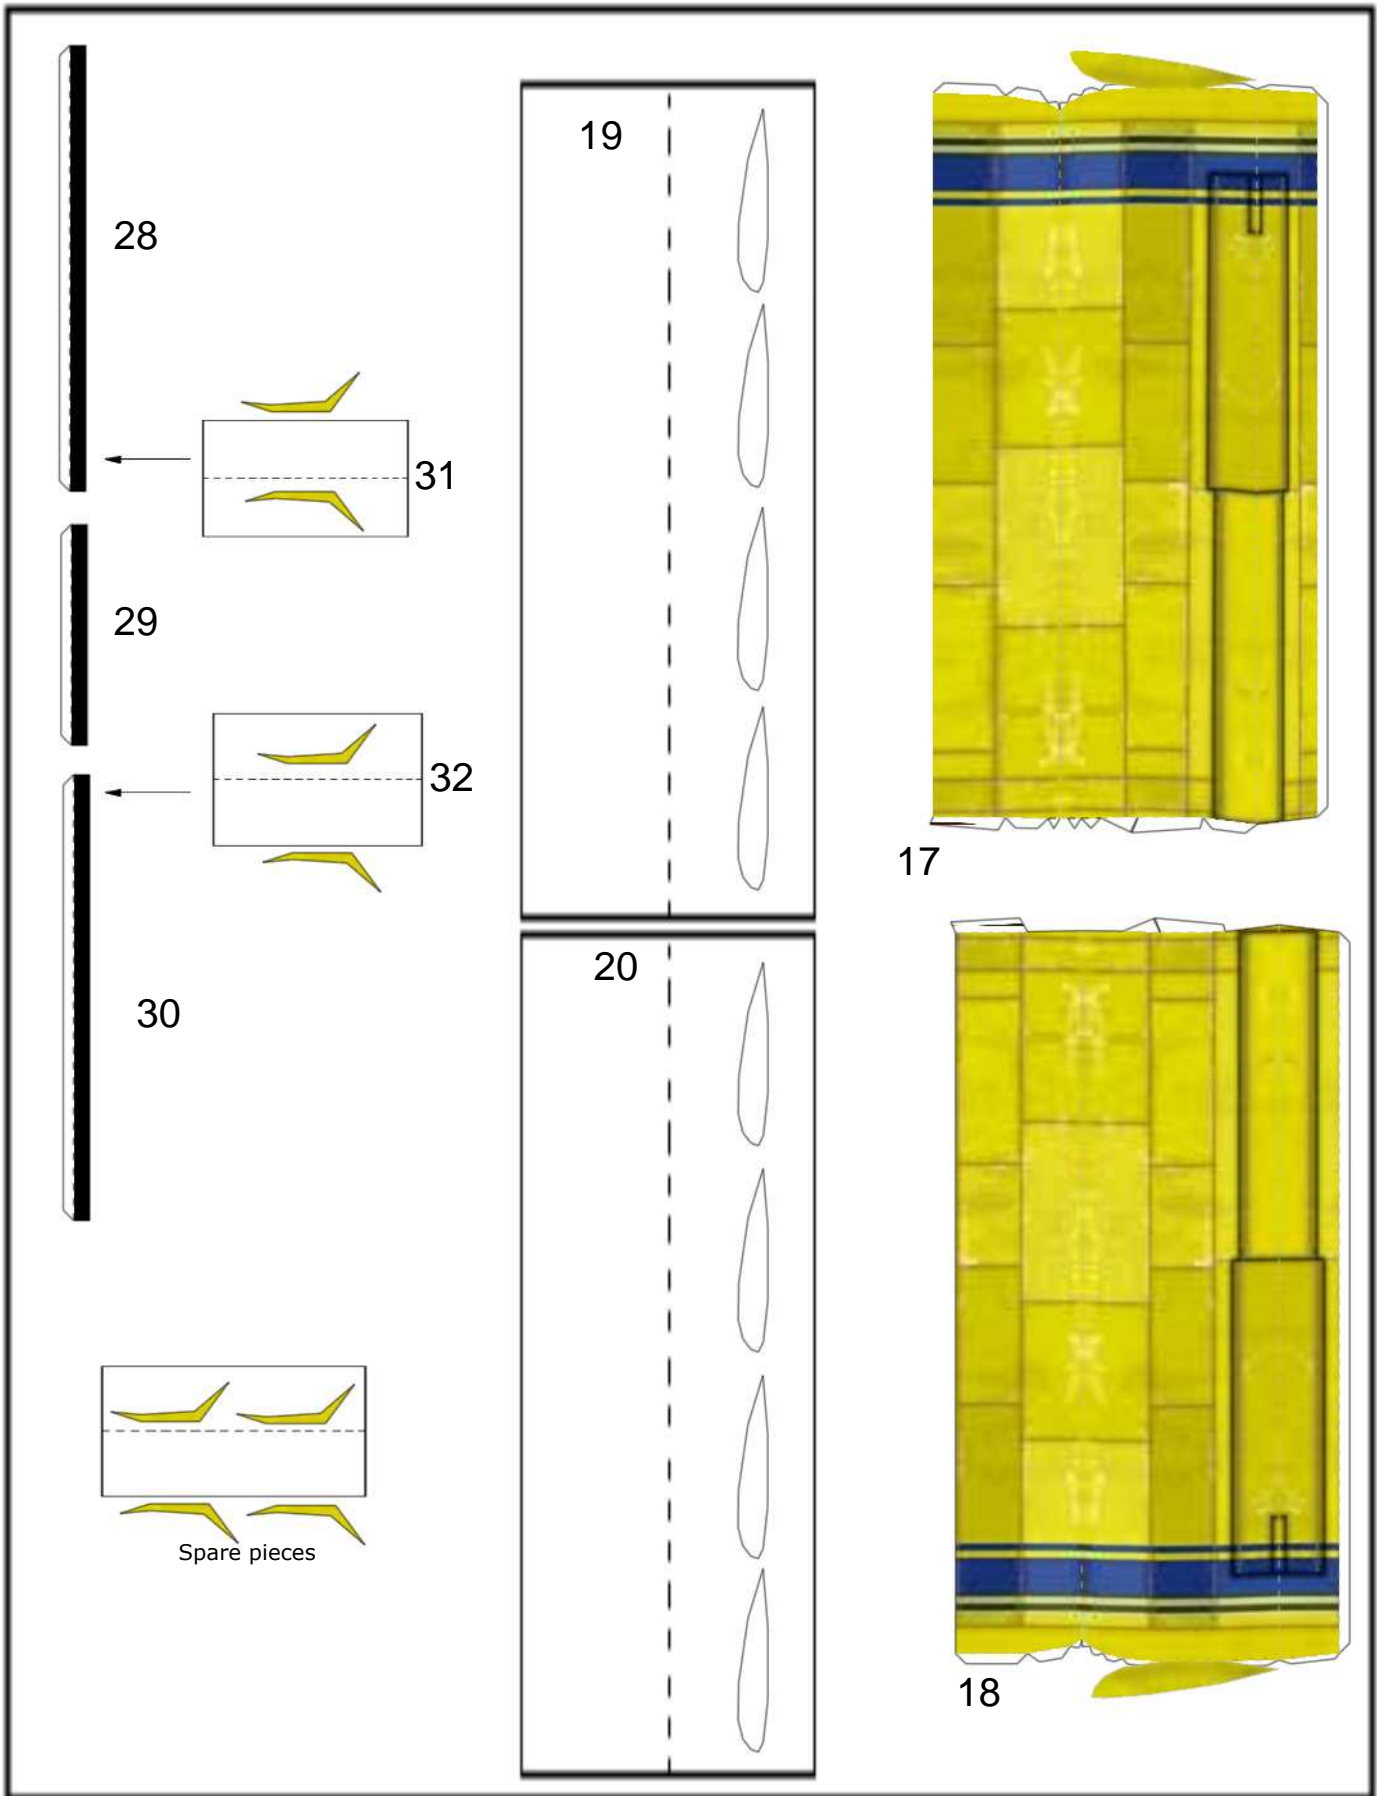

Airtractor AT-502B
 Papermodel copyright 2006 by Steve Bondy
 You can find me on www.cardmodels.net as sjsquirrel

Original 3D model and textures by Ronnie Olsthorn
<http://home.wanadoo.nl/r.j.o/skyraider/index.htm>

Developed specially for Greg Worsham

Airtractor AT-502B Paper Model, Copyright 2006 by Steve Bondy

Airtractor AT-502B Paper Model, Copyright 2006 by Steve Bondy, Scale 1/72

Airtractor AT-502B Paper Model, Copyright 2006 by Steve Bondy, Scale 1/72