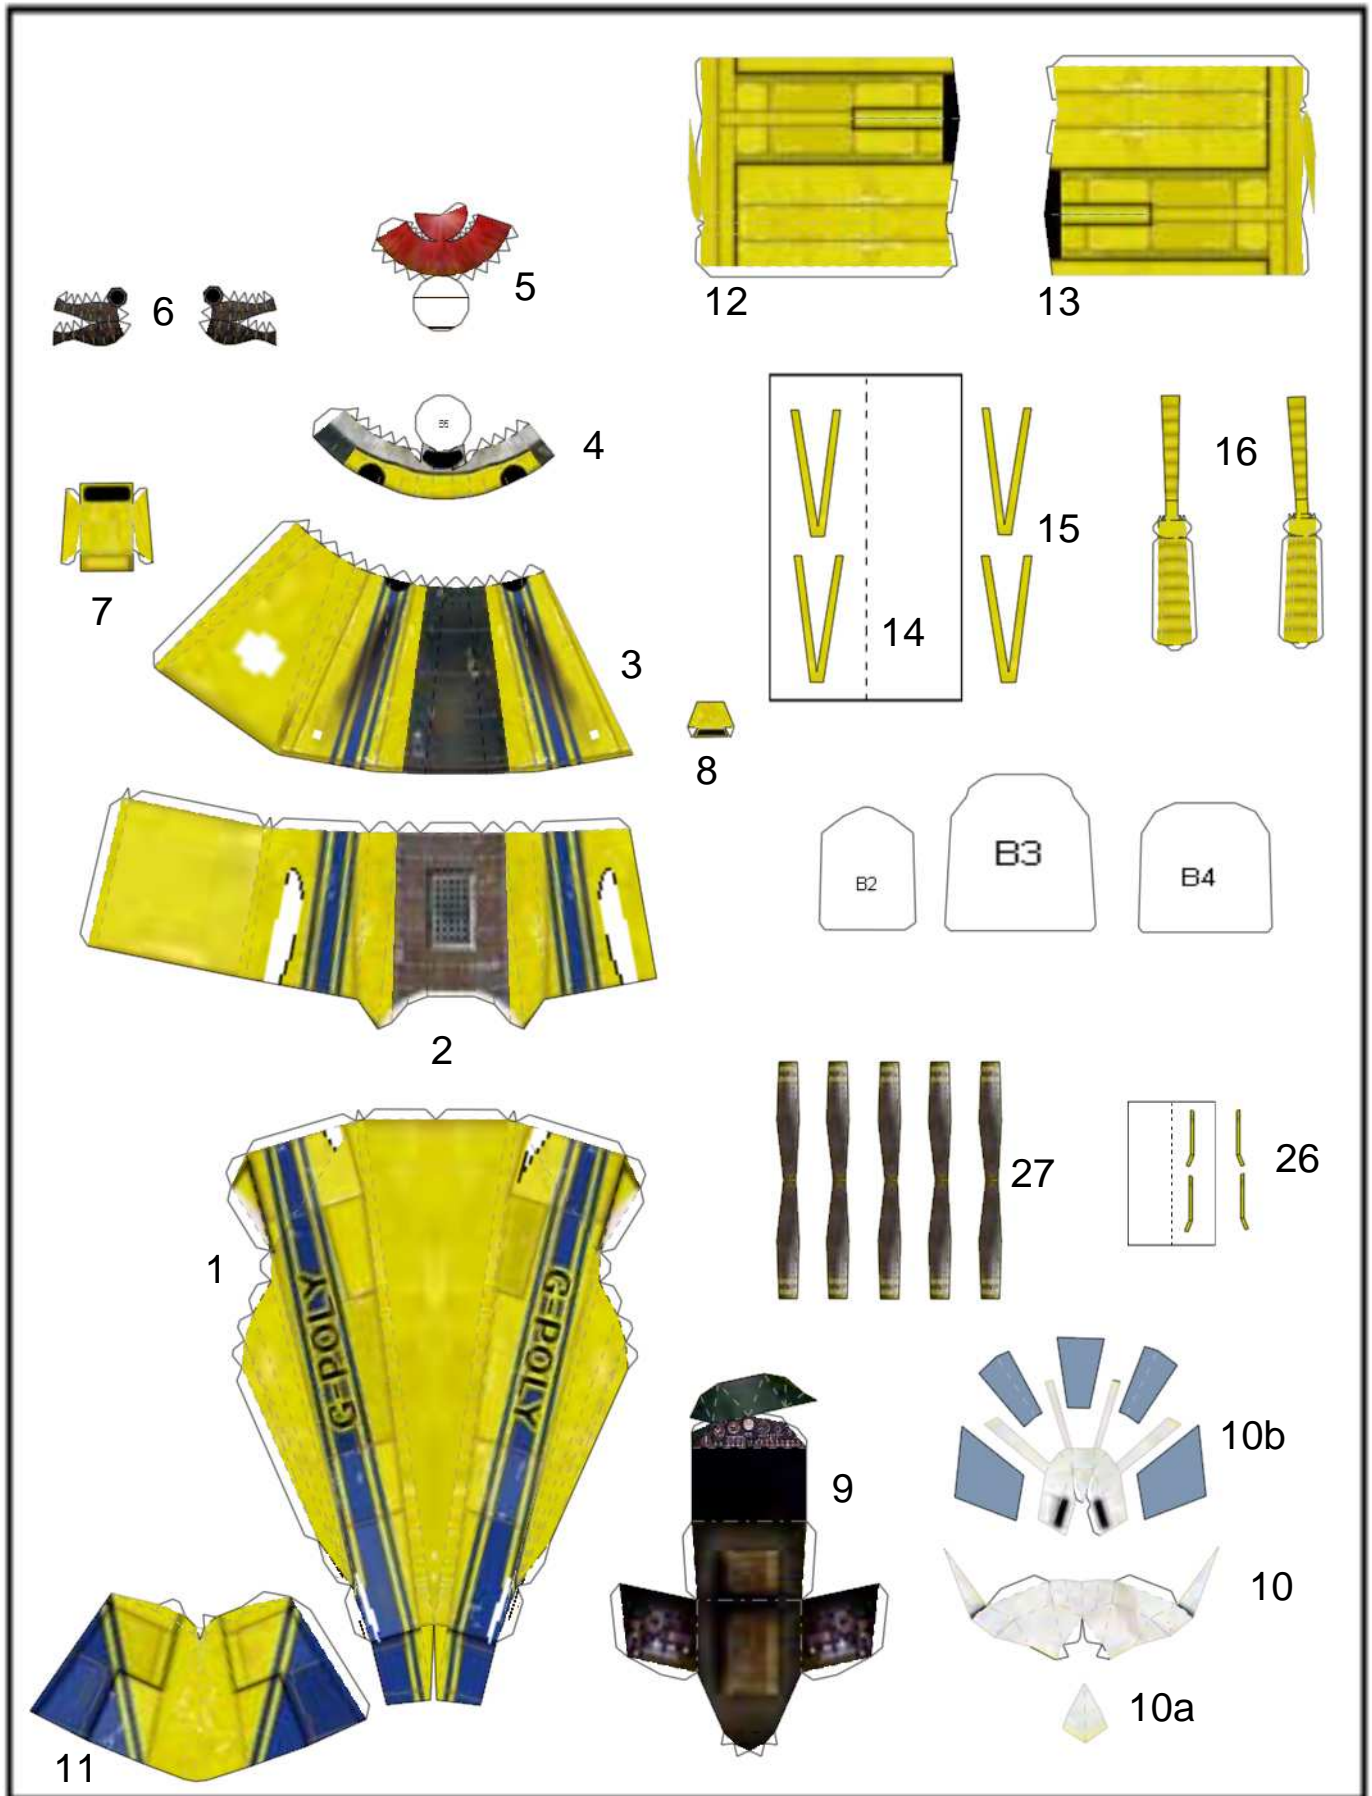

Airtractor AT-502B
 Papermodel copyright 2006 by Steve Bondy
 You can find me on www.cardmodels.net as sjsquirrel

Original 3D model and textures by Ronnie Olsthorn
<http://home.wanadoo.nl/r.j.o/skyraider/index.htm>

Developed specially for Greg Worsham

Airtractor AT-502B Paper Model, Copyright 2006 by Steve Bondy

Airtractor AT-502B Paper Model, Copyright 2006 by Steve Bondy, Scale 1/72

Airtractor AT-502B Paper Model, Copyright 2006 by Steve Bondy, Scale 1/72