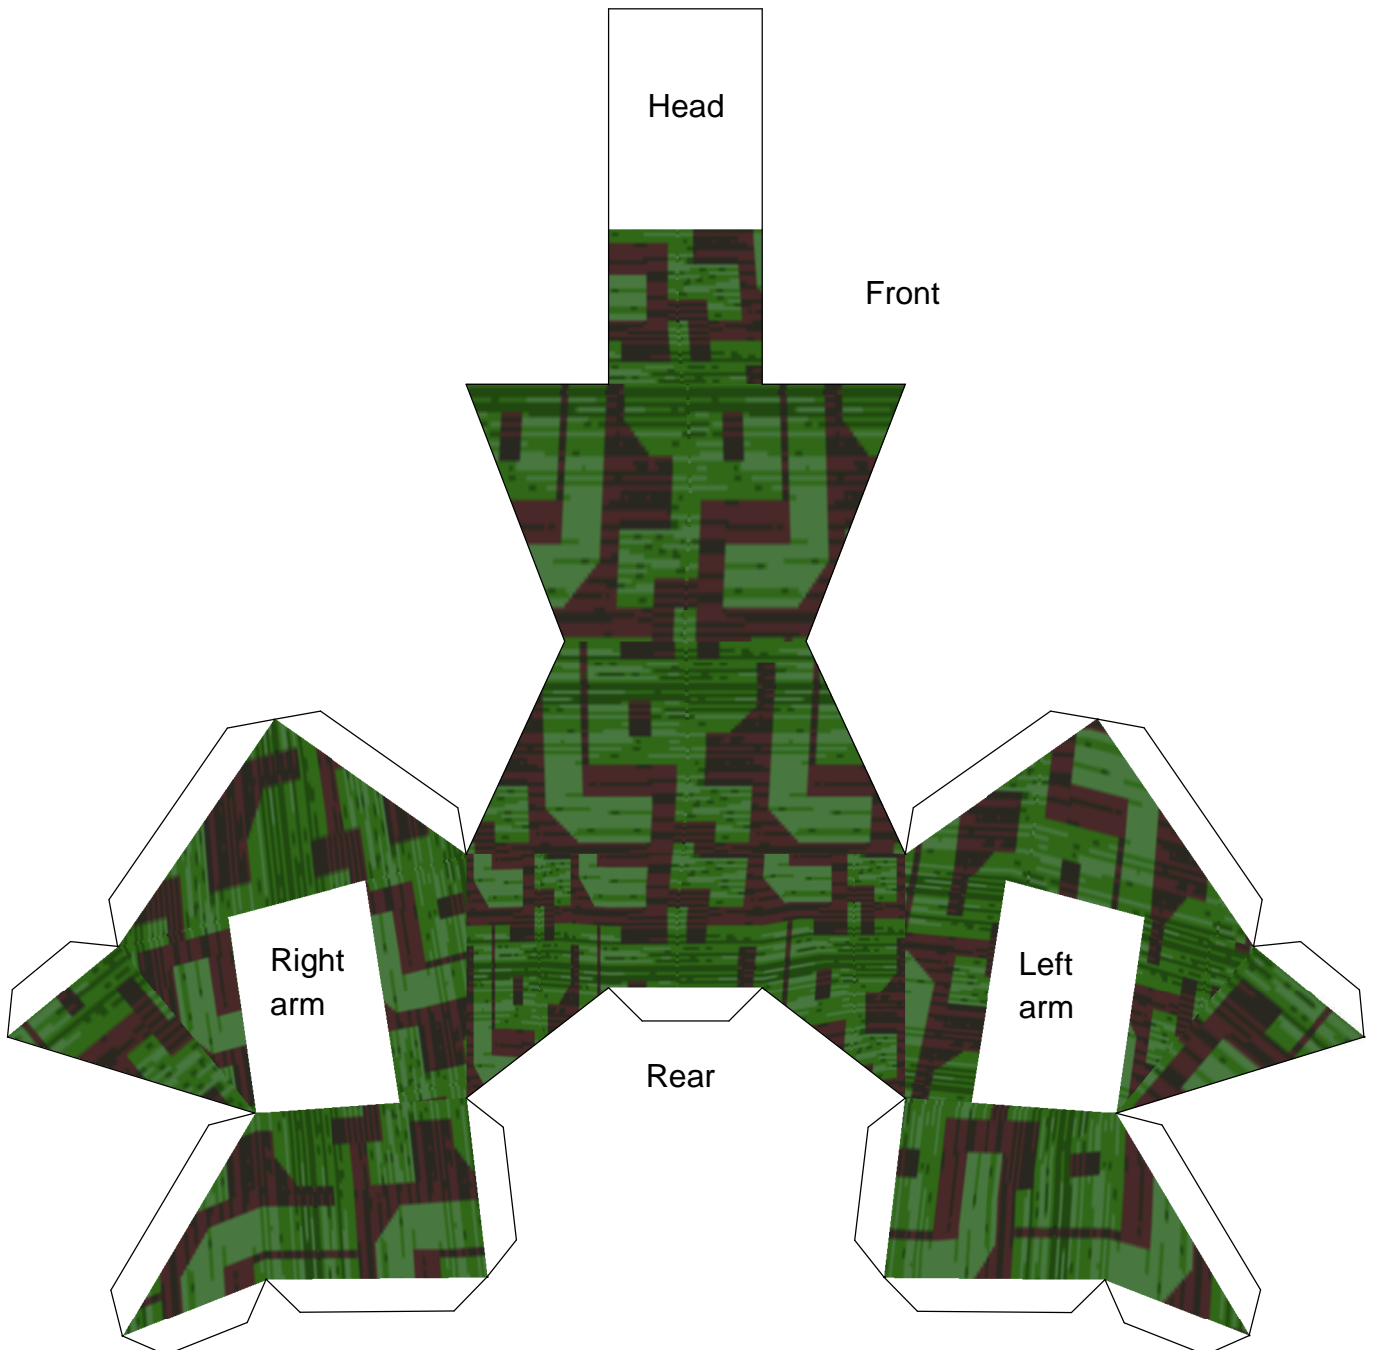

Descent Light Hulk Robot

Paper model by
Steve Bondy

For personal use only

<http://stevespaper.com>

Left arm

Right arm