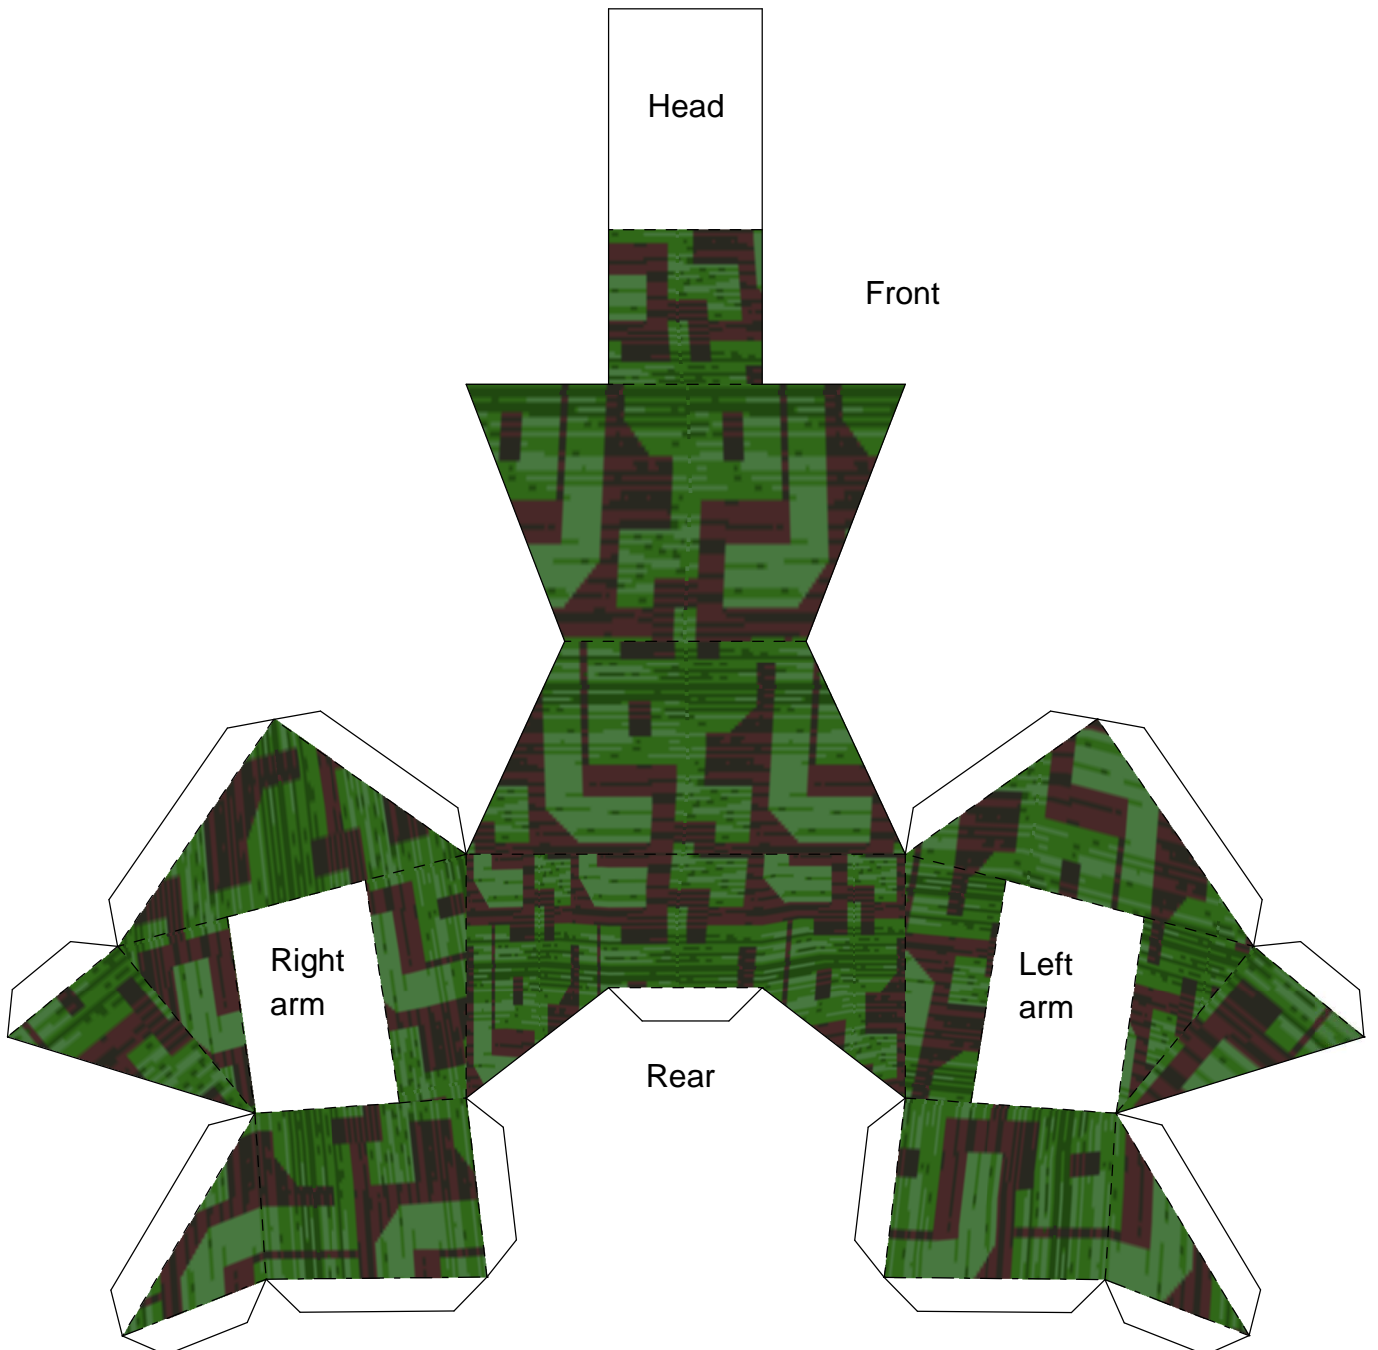

Descent Light Hulk Robot

Paper model by
Steve Bondy

For personal use only

<http://stevespaper.com>

Left arm

Right arm